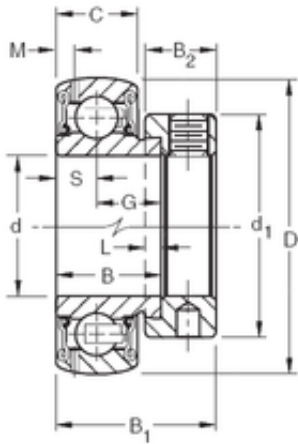

Qinyuan Bearing Manufacturing Co., Ltd.

49,2125 mm x 90 mm x 30,18 mm TIMKEN GRA115RRB Insert Bearings Spherical OD

Bearing No. GRA115RRB

Size	49.2125x90x30.18 mm
Bore Diameter	49,2125 mm
Outer Diameter	90 mm
Width	30,18 mm
d	49,2125 mm
D	90 mm
B	30,18 mm
C	22 mm
d1	69,9 mm
B1	43,7 mm
B2	18,3 mm
G	19,18 mm
L	4,8 mm
M	4,44 mm
S	11 mm
Weight	0,771 Kg
Basic dynamic load rating (C)	39,2 kN

GRA115RRB Bearing 2D drawings and 3D CAD models