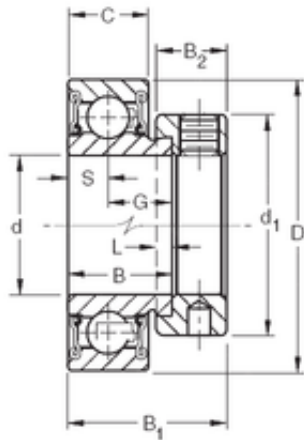

Qinyuan Bearing Manufacturing Co., Ltd.

23,8125 mm x 52 mm x 21,44 mm TIMKEN RA015RR Insert Bearings Cylindrical OD

Bearing No. RA015RR

Size	23.8125x52x21.44 mm
Bore Diameter	23,8125 mm
Outer Diameter	52 mm
Width	21,44 mm
d	23,8125 mm
D	52 mm
B	21,44 mm
C	15 mm
d1	38,1 mm
B1	31 mm
B2	13,5 mm
G	13,92 mm
L	4 mm
S	7,49 mm
Weight	0,2 Kg
Basic dynamic load rating (C)	15,8 kN

RA015RR Bearing 2D drawings and 3D CAD models